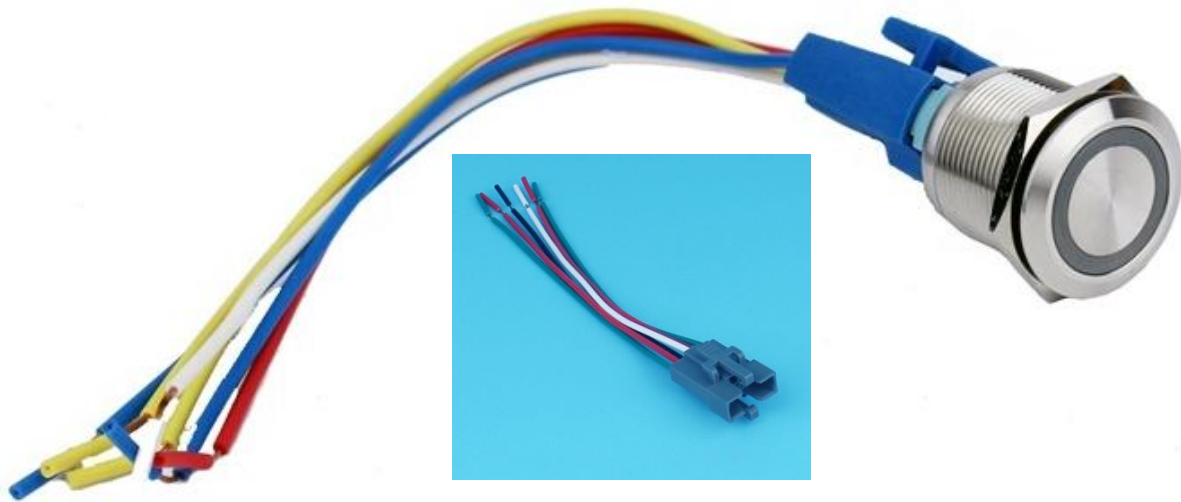

Datasheet

Product Name:

Harness for Druckschalter, Rastend, Ø 22mm SPDT.

Model Number:

EnMoo2VSSoo2

Application:

Harness for EnMoo1VSSoo1: Druckschalter, Rastend, Ø 22mm, Grün Beleuchtet, Einpoliger Wechselschalter (SPDT), 5A.

Connecting Standard Wire length:

150mm

Standard Strip wire thickness:

5mm

LXBXH (without wire in mm)

29.4 x 20.4 x 19.6